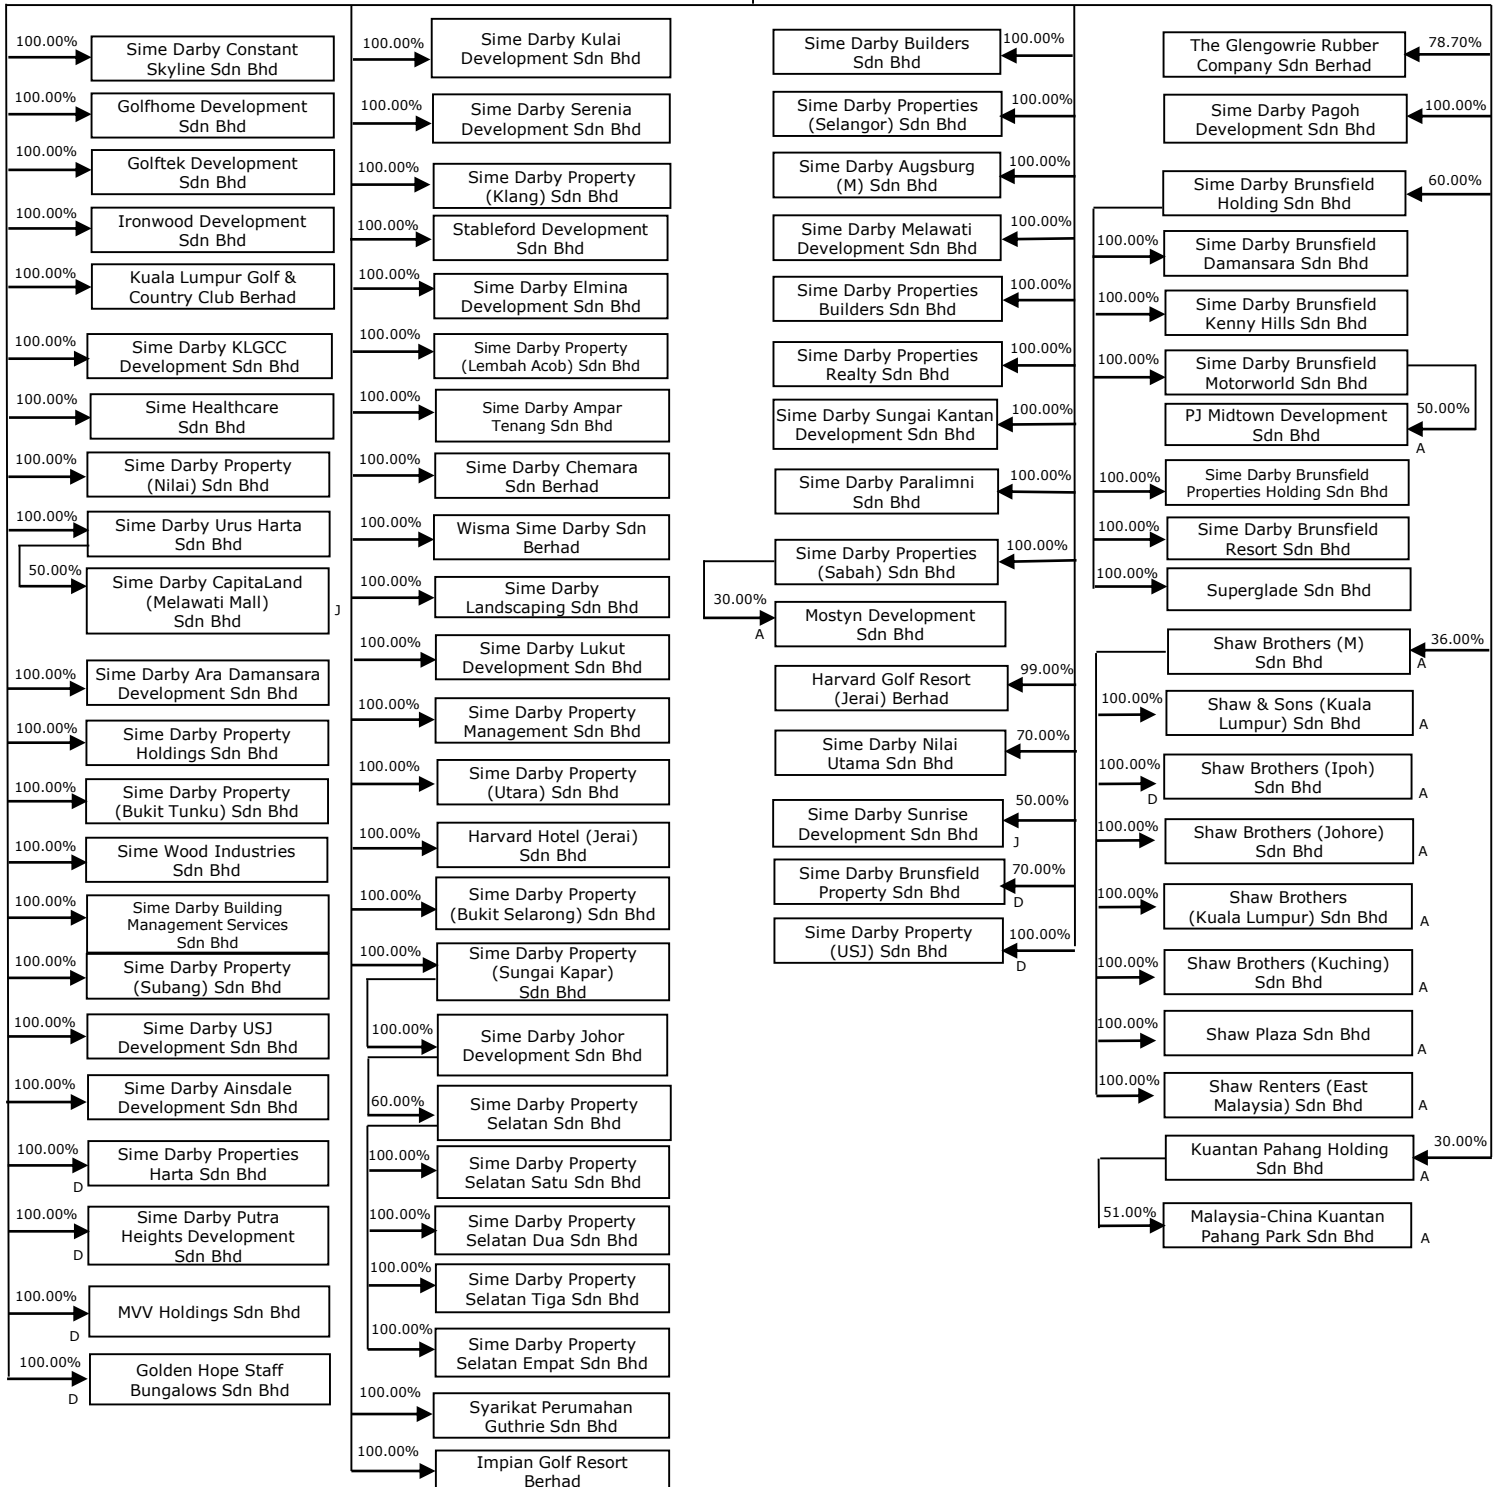

LEGEND
 D Dormant
 A Associate
 J Jointly Controlled Entity

Sime Darby Property Berhad

LEGEND
D Dormant
A Associate
J Jointly Controlled Entity
@ Unit Trust

Note: * A partnership formed under the English Limited Partnership
 ^ A foundation incorporated in England & Wales